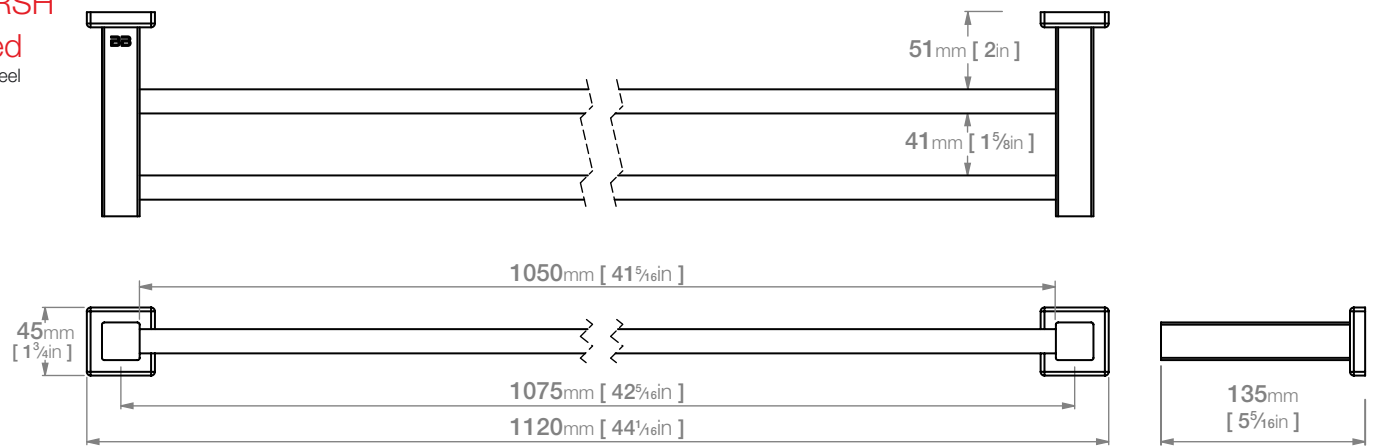

8588 DOUBLE TOWEL RAIL 1100mm(43in)

8500 Series Premium Collection

Wall Fixings Supplied:
Masonry

Original UX Fischer® Wall Plug supplied, phased in from June 2015.

Code: 8588POLS
Finish: Polished
GRADE 304 Stainless Steel

Code: 8588BRSH
Finish: Brushed
GRADE 304 Stainless Steel

Dimensions given are in **mm** and [**inches**].
Bathroom Butler® reserves the right to alter and/or remove designs from time to time without prior notice.
This drawing is to be used for reference purposes only. E &O.E.