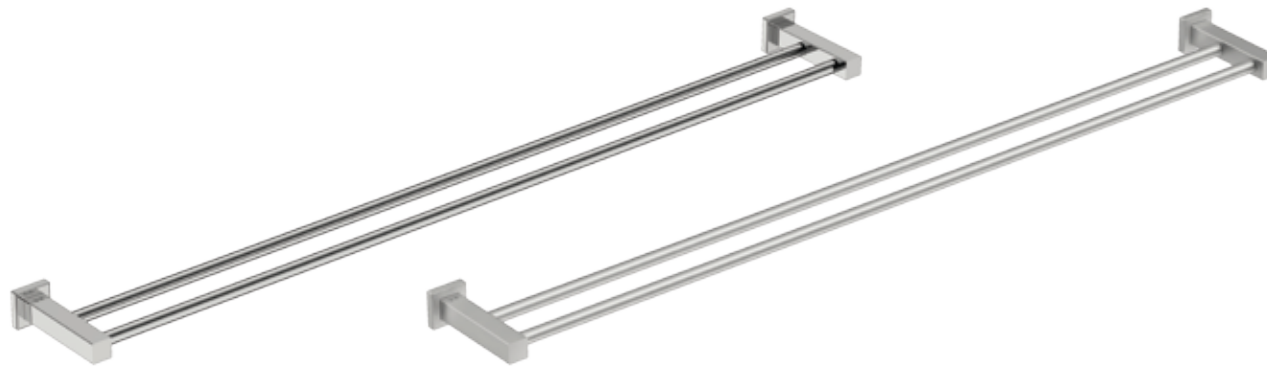

8588 DOUBLE TOWEL RAIL 1100mm(43in)

8500 Series Premium Collection

Wall Fixings Supplied:
Masonry

Original UX Fischer® Wall Plug supplied, phased in from June 2015.

Code: 8588POLS
Finish: Polished
GRADE 304 Stainless Steel

Code: 8588BRSH
Finish: Brushed
GRADE 304 Stainless Steel

Dimensions given are in **mm** and [**inches**].
Bathroom Butler® reserves the right to alter and/or remove designs from time to time without prior notice.
This drawing is to be used for reference purposes only. E &O.E.